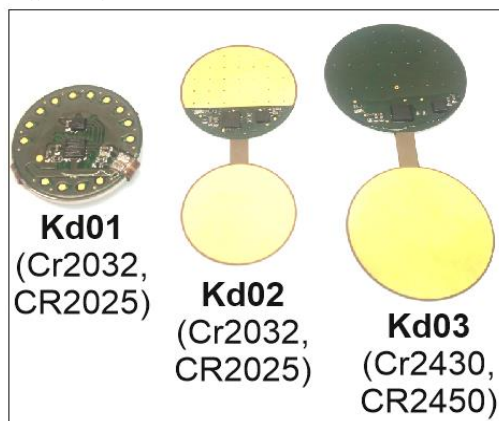

types of chip

installation principle

if there is not enough space - use lower battery

brand	model	year	key foto	chip	battery original	note	how to open key
Alfa Romeo	Gullia	2017		KD01			
Audi	A3	2017		KD01 + CR2025	CR2032		<a href="https://www.youtube.com/watch?v=nOulfdQl3_U">https://www.youtube.com/watch?v=nOulfdQl3_U</a>
Audi	A6	2016		KD02+CR2025	CR2032		<a href="https://www.youtube.com/watch?v=epczngqBahw">https://www.youtube.com/watch?v=epczngqBahw</a>
Audi	A6	2019		KD01 + CR2025	CR2032		<a href="https://www.youtube.com/watch?v=FoHhUVD1_GQ">https://www.youtube.com/watch?v=FoHhUVD1_GQ</a>
Audi	A7	2011					
Audi	Q7	2018					
Audi	RS6	2018					
Audi	S8	2007		KD01	CR2032		<a href="https://www.youtube.com/watch?v=2aNfmivUa2A">https://www.youtube.com/watch?v=2aNfmivUa2A</a>
Audi	S8	2017					
BMW	3 cabrio	2013					
BMW	5	2009		KD02	CR2032		
BMW	7	2016		KD02	CR2032		<a href="https://www.youtube.com/watch?v=6FeBg5kNys">https://www.youtube.com/watch?v=6FeBg5kNys</a>
BMW	F11	2015		KD03	CR2450		<a href="https://www.youtube.com/watch?v=BPpwkTLZpM0">https://www.youtube.com/watch?v=BPpwkTLZpM0</a>