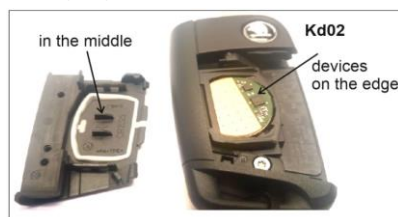

types of chip

installation principle

if there is not enough space - use lower battery

brand	model	year	key foto	chip	battery original	note	how to open key
Alfa Romeo	Gullia	2017		KD01			
Audi	A3	2017		KD01 + CR2025	CR2032		<a href="https://www.youtube.com/watch?v=nOulfdQl3_U">https://www.youtube.com/watch?v=nOulfdQl3_U</a>
Audi	A6	2016		KD02+CR2025	CR2032		<a href="https://www.youtube.com/watch?v=epczngqBahw">https://www.youtube.com/watch?v=epczngqBahw</a>
Audi	A6	2019		KD01 + CR2025	CR2032		<a href="https://www.youtube.com/watch?v=FoHhUVD1_GQ">https://www.youtube.com/watch?v=FoHhUVD1_GQ</a>
Audi	A7	2011					
Audi	Q7	2018					
Audi	RS6	2018					
Audi	S8	2007		KD01	CR2032		<a href="https://www.youtube.com/watch?v=2aNfmivUa2A">https://www.youtube.com/watch?v=2aNfmivUa2A</a>
Audi	S8	2017					
BMW	3 cabrio	2013					
BMW	5	2009		KD02	CR2032		
BMW	7	2016		KD02	CR2032		<a href="https://www.youtube.com/watch?v=6FeBg5kNys">https://www.youtube.com/watch?v=6FeBg5kNys</a>
BMW	F11	2015		KD03	CR2450		<a href="https://www.youtube.com/watch?v=BPpwkTLZpM0">https://www.youtube.com/watch?v=BPpwkTLZpM0</a>