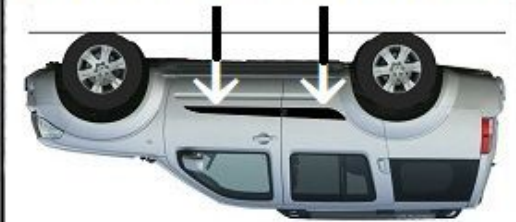

Nissan Pathfinder 2005-15

PU Side Mouldings

F-30

RH FRONT RH REAR

← FRONT

LH FRONT LH REAR

Degrease/entletten/degraisser/ontvetten
Alcohol/Alkohol/Alcool/Alcohol

1