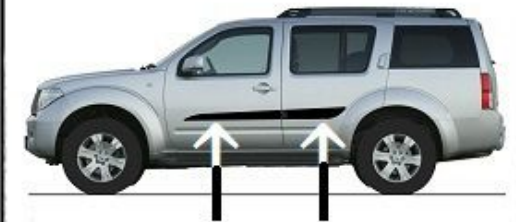

Nissan Pathfinder 2005-15

PU Side Mouldings

F-30

RH FRONT RH REAR

← FRONT

LH FRONT LH REAR

Degrease/entletten/degraisser/ontvetten
Alcohol/Alkohol/Alcool/Alcohol

1