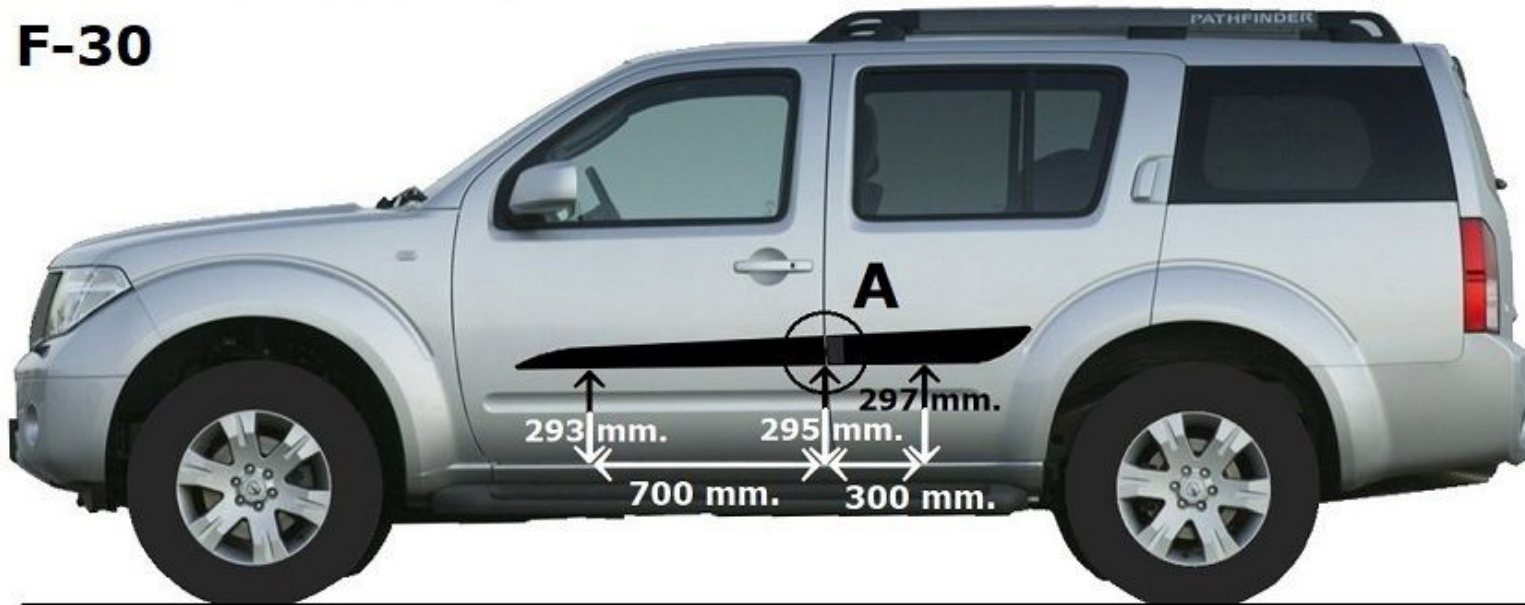

Nissan Pathfinder 2005-15

PU Side Mouldings

F-30

RH FRONT RH REAR

← FRONT

LH FRONT LH REAR

Degrease/entletten/degraisser/ontvetten
Alcohol/Alkohol/Alcool/Alcohol

1