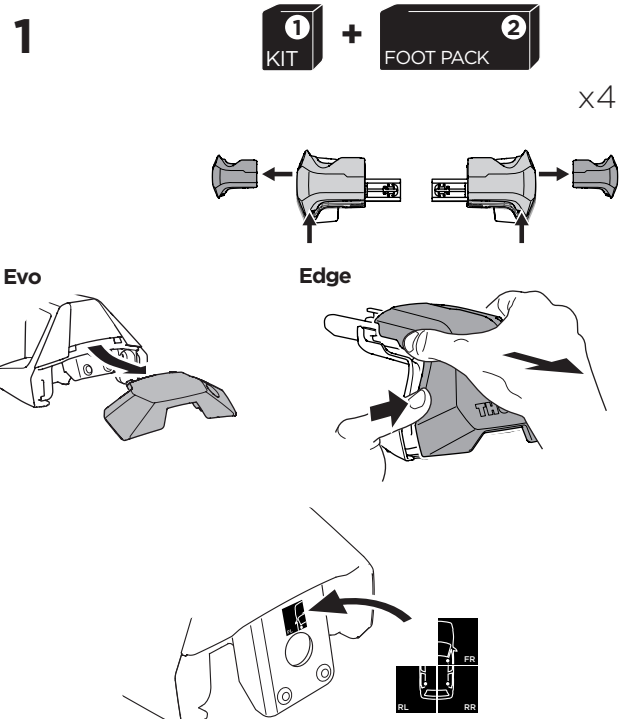

## Kit 145152

HONDA Fit, 5-dr Hatchback, 14- / \*15-  
HONDA Jazz, 5-dr Hatchback, 14-

\*North America

ISO 11154-E

| THULE WingBar Evo            THULE WingBar Edge            THULE WingBar            THULE SquareBar Evo | Evo X (scale) | Edge X (scale) |
|---|---------------|----------------|
| HONDA Fit, 5-dr Hatchback, 14- / *15-   | 34            | K              |
| HONDA Jazz, 5-dr Hatchback, 14-   | 34            | K              |