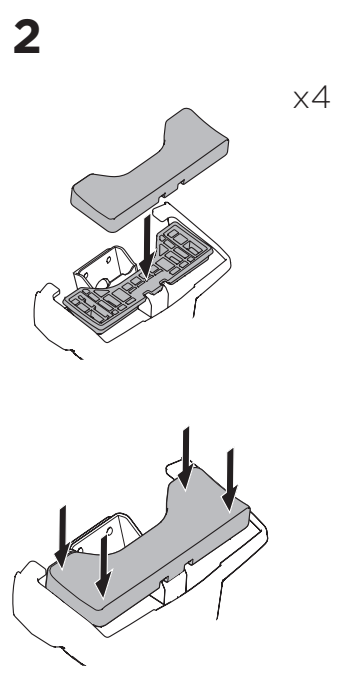

## Kit 145152

HONDA Fit, 5-dr Hatchback, 14- / \*15-  
HONDA Jazz, 5-dr Hatchback, 14-

\*North America

ISO 11154-E

| THULE WingBar Evo            THULE WingBar Edge            THULE WingBar            THULE SquareBar Evo | Evo X (scale) | Edge X (scale) |
|---|---------------|----------------|
| HONDA Fit, 5-dr Hatchback, 14- / *15-   | 34            | K              |
| HONDA Jazz, 5-dr Hatchback, 14-   | 34            | K              |

| THULE ProBar Evo            THULE SlideBar Evo | X (mm/inch)  |
|--|--------------|
| HONDA Fit, 5-dr Hatchback, 14- / *15-          | 991 mm / 39" |
| HONDA Jazz, 5-dr Hatchback, 14-                | 991 mm / 39" |