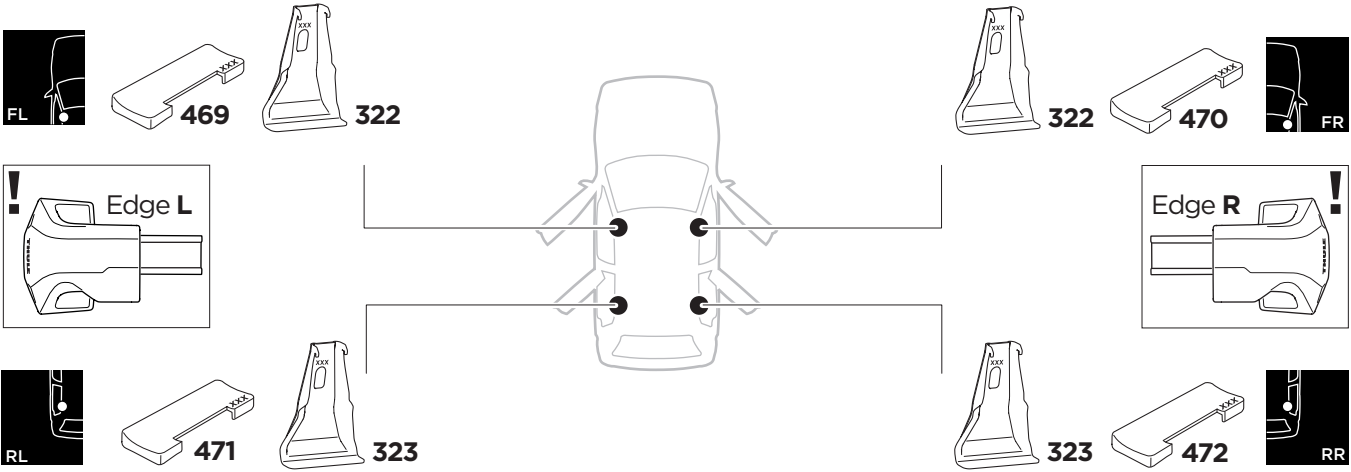

## Kit 145152

HONDA Fit, 5-dr Hatchback, 14- / \*15-  
HONDA Jazz, 5-dr Hatchback, 14-

\*North America

ISO 11154-E

| THULE WingBar Evo            THULE WingBar Edge            THULE WingBar            THULE SquareBar Evo | Evo X (scale) | Edge X (scale) |
|---|---------------|----------------|
| HONDA Fit, 5-dr Hatchback, 14- / *15-   | 34            | K              |
| HONDA Jazz, 5-dr Hatchback, 14-   | 34            | K              |

| THULE ProBar Evo            THULE SlideBar Evo | X (mm/inch)  |
|--|--------------|
| HONDA Fit, 5-dr Hatchback, 14- / *15-          | 991 mm / 39" |
| HONDA Jazz, 5-dr Hatchback, 14-                | 991 mm / 39" |

| THULE ProBar Evo            THULE SlideBar Evo | Y (mm/inch)      |
|--|------------------|
| HONDA Fit, 5-dr Hatchback, 14- / *15-          | 896 mm / 35 1/4" |
| HONDA Jazz, 5-dr Hatchback, 14-                | 896 mm / 35 1/4" |

|                                       | W (mm/inch)      | Z (mm/inch)      |
|---------------------------------------|------------------|------------------|
| HONDA Fit, 5-dr Hatchback, 14- / *15- | 700 mm / 27 1/2" | 310 mm / 12 1/4" |
| HONDA Jazz, 5-dr Hatchback, 14-       | 700 mm / 27 1/2" | 310 mm / 12 1/4" |