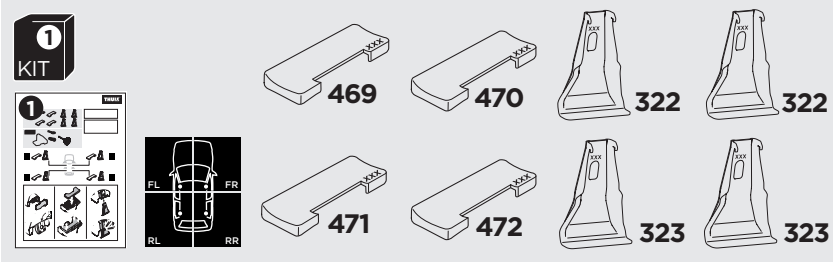

## Kit 145152

HONDA Fit, 5-dr Hatchback, 14- / \*15-  
HONDA Jazz, 5-dr Hatchback, 14-

\*North America

ISO 11154-E

| THULE WingBar Evo            THULE WingBar Edge            THULE WingBar            THULE SquareBar Evo | Evo X (scale) | Edge X (scale) |
|---|---------------|----------------|
| HONDA Fit, 5-dr Hatchback, 14- / *15-   | 34            | K              |
| HONDA Jazz, 5-dr Hatchback, 14-   | 34            | K              |

| THULE ProBar Evo            THULE SlideBar Evo | X (mm/inch)  |
|--|--------------|
| HONDA Fit, 5-dr Hatchback, 14- / *15-          | 991 mm / 39" |
| HONDA Jazz, 5-dr Hatchback, 14-                | 991 mm / 39" |

|                                       | W (mm/inch)      | Z (mm/inch)      |
|---------------------------------------|------------------|------------------|
| HONDA Fit, 5-dr Hatchback, 14- / *15- | 700 mm / 27 1/2" | 310 mm / 12 1/4" |
| HONDA Jazz, 5-dr Hatchback, 14-       | 700 mm / 27 1/2" | 310 mm / 12 1/4" |