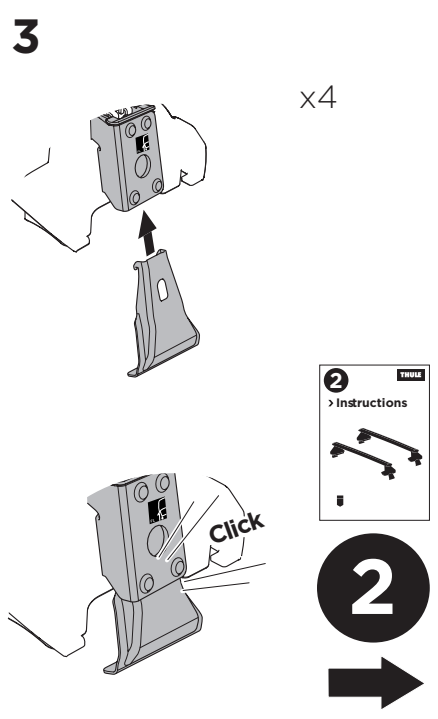

## Kit 145152

HONDA Fit, 5-dr Hatchback, 14- / \*15-  
HONDA Jazz, 5-dr Hatchback, 14-

\*North America

ISO 11154-E

| THULE WingBar Evo            THULE WingBar Edge            THULE WingBar            THULE SquareBar Evo | Evo X (scale) | Edge X (scale) |
|---|---------------|----------------|
| HONDA Fit, 5-dr Hatchback, 14- / *15-   | 34            | K              |
| HONDA Jazz, 5-dr Hatchback, 14-   | 34            | K              |