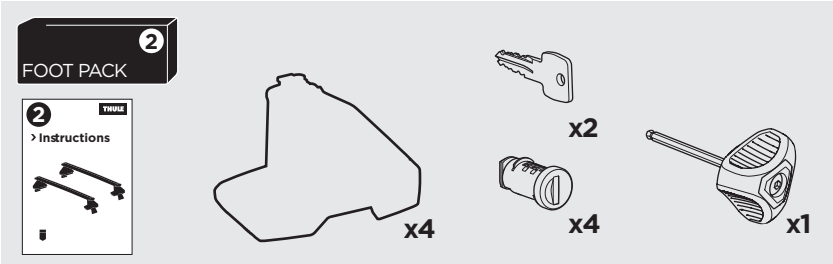

1

Kit 145140

KIA Rio, 5-dr Hatchback, 12-17

ISO 11154-E

THULE WingBar Evo	THULE WingBar Edge	THULE WingBar	THULE SquareBar Evo	Evo X (scale)	Edge X (scale)
KIA Rio, 5-dr Hatchback, 12-17				38,5	B
THULE ProBar Evo	THULE SlideBar Evo				X (mm/inch)
KIA Rio, 5-dr Hatchback, 12-17				1036 mm / 40 3/4"	

THULE WingBar Evo	THULE WingBar Edge	THULE WingBar	THULE SquareBar Evo	Evo Y (scale)	Edge Y (scale)
KIA Rio, 5-dr Hatchback, 12-17				27,5	F
THULE ProBar Evo	THULE SlideBar Evo				Y (mm/inch)
KIA Rio, 5-dr Hatchback, 12-17				926 mm / 36 1/2"	

	W (mm/inch)	Z (mm/inch)
KIA Rio, 5-dr Hatchback, 12-17	670 mm / 26 3/8"	275 mm / 10 7/8"