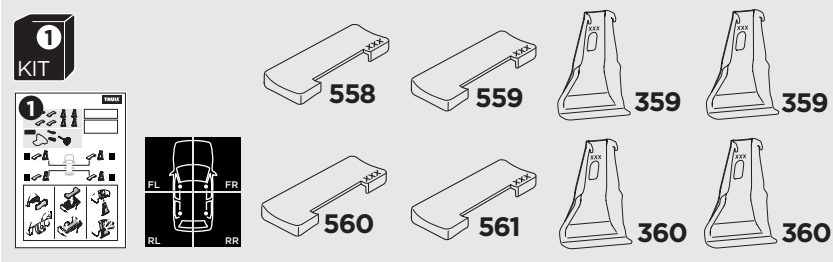

1

Kit 145140

KIA Rio, 5-dr Hatchback, 12-17

ISO 11154-E

THULE WingBar Evo	THULE WingBar Edge	THULE WingBar	THULE SquareBar Evo	Evo X (scale)	Edge X (scale)
KIA Rio, 5-dr Hatchback, 12-17				38,5	B
THULE ProBar Evo	THULE SlideBar Evo				X (mm/inch)
KIA Rio, 5-dr Hatchback, 12-17				1036 mm / 40 3/4"	

THULE WingBar Evo	THULE WingBar Edge	THULE WingBar	THULE SquareBar Evo	Evo Y (scale)	Edge Y (scale)
KIA Rio, 5-dr Hatchback, 12-17				27,5	F
THULE ProBar Evo	THULE SlideBar Evo				Y (mm/inch)
KIA Rio, 5-dr Hatchback, 12-17				926 mm / 36 1/2"	

	W (mm/inch)	Z (mm/inch)
KIA Rio, 5-dr Hatchback, 12-17	670 mm / 26 3/8"	275 mm / 10 7/8"