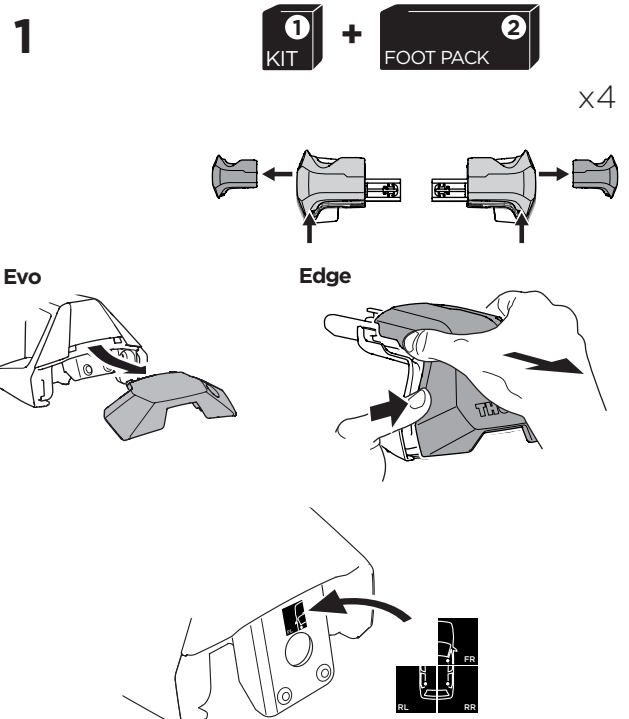

1

Kit 145140

KIA Rio, 5-dr Hatchback, 12-17

ISO 11154-E

THULE WingBar Evo	THULE WingBar Edge	THULE WingBar	THULE SquareBar Evo	Evo X (scale)	Edge X (scale)
KIA Rio, 5-dr Hatchback, 12-17				38,5	B
THULE ProBar Evo	THULE SlideBar Evo				X (mm/inch)
KIA Rio, 5-dr Hatchback, 12-17				1036 mm / 40 3/4"	

THULE WingBar Evo	THULE WingBar Edge	THULE WingBar	THULE SquareBar Evo	Evo Y (scale)	Edge Y (scale)
KIA Rio, 5-dr Hatchback, 12-17				27,5	F
THULE ProBar Evo	THULE SlideBar Evo				Y (mm/inch)
KIA Rio, 5-dr Hatchback, 12-17				926 mm / 36 1/2"	

	W (mm/inch)	Z (mm/inch)
KIA Rio, 5-dr Hatchback, 12-17	670 mm / 26 3/8"	275 mm / 10 7/8"