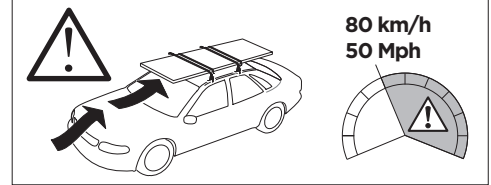

1

Kit 145140

KIA Rio, 5-dr Hatchback, 12-17

ISO 11154-E

THULE WingBar Evo	THULE WingBar Edge	THULE WingBar	THULE SquareBar Evo	Evo X (scale)	Edge X (scale)
KIA Rio, 5-dr Hatchback, 12-17				38,5	B
THULE ProBar Evo	THULE SlideBar Evo				X (mm/inch)
KIA Rio, 5-dr Hatchback, 12-17				1036 mm / 40 3/4"	

THULE WingBar Evo	THULE WingBar Edge	THULE WingBar	THULE SquareBar Evo	Evo Y (scale)	Edge Y (scale)
KIA Rio, 5-dr Hatchback, 12-17				27,5	F
THULE ProBar Evo	THULE SlideBar Evo				Y (mm/inch)
KIA Rio, 5-dr Hatchback, 12-17				926 mm / 36 1/2"	