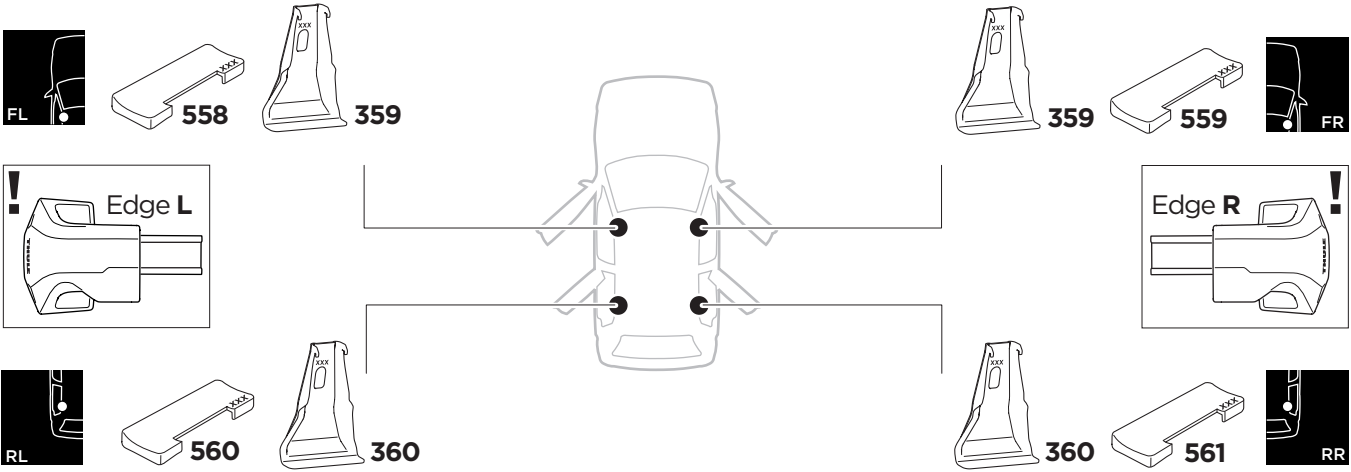

1

Kit 145140

KIA Rio, 5-dr Hatchback, 12-17

ISO 11154-E

THULE WingBar Evo	THULE WingBar Edge	THULE WingBar	THULE SquareBar Evo	Evo X (scale)	Edge X (scale)
KIA Rio, 5-dr Hatchback, 12-17				38,5	B
THULE ProBar Evo	THULE SlideBar Evo				X (mm/inch)
KIA Rio, 5-dr Hatchback, 12-17				1036 mm / 40 3/4"	

THULE WingBar Evo	THULE WingBar Edge	THULE WingBar	THULE SquareBar Evo	Evo Y (scale)	Edge Y (scale)
KIA Rio, 5-dr Hatchback, 12-17				27,5	F
THULE ProBar Evo	THULE SlideBar Evo				Y (mm/inch)
KIA Rio, 5-dr Hatchback, 12-17				926 mm / 36 1/2"	

	W (mm/inch)	Z (mm/inch)
KIA Rio, 5-dr Hatchback, 12-17	670 mm / 26 3/8"	275 mm / 10 7/8"