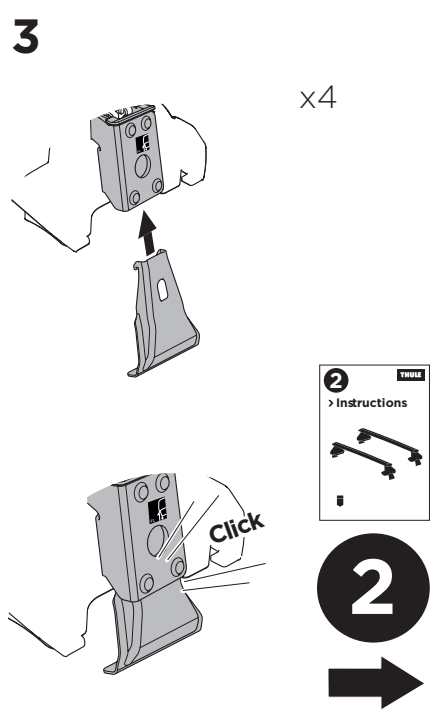

1

Kit 145140

KIA Rio, 5-dr Hatchback, 12-17

ISO 11154-E

THULE WingBar Evo	THULE WingBar Edge	THULE WingBar	THULE SquareBar Evo	Evo X (scale)	Edge X (scale)
KIA Rio, 5-dr Hatchback, 12-17				38,5	B
THULE ProBar Evo	THULE SlideBar Evo				X (mm/inch)
KIA Rio, 5-dr Hatchback, 12-17				1036 mm / 40 3/4"	

THULE WingBar Evo	THULE WingBar Edge	THULE WingBar	THULE SquareBar Evo	Evo Y (scale)	Edge Y (scale)
KIA Rio, 5-dr Hatchback, 12-17				27,5	F
THULE ProBar Evo	THULE SlideBar Evo				Y (mm/inch)
KIA Rio, 5-dr Hatchback, 12-17				926 mm / 36 1/2"	

	W (mm/inch)	Z (mm/inch)
KIA Rio, 5-dr Hatchback, 12-17	670 mm / 26 3/8"	275 mm / 10 7/8"