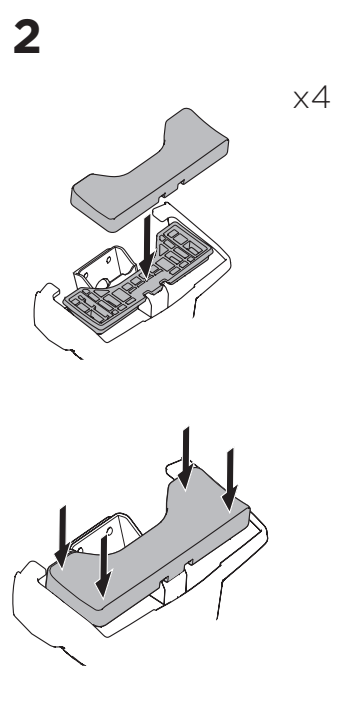

1

Kit 145140

KIA Rio, 5-dr Hatchback, 12-17

ISO 11154-E

THULE WingBar Evo	THULE WingBar Edge	THULE WingBar	THULE SquareBar Evo	Evo X (scale)	Edge X (scale)
KIA Rio, 5-dr Hatchback, 12-17				38,5	B
THULE ProBar Evo	THULE SlideBar Evo				X (mm/inch)
KIA Rio, 5-dr Hatchback, 12-17				1036 mm / 40 3/4"	

THULE WingBar Evo	THULE WingBar Edge	THULE WingBar	THULE SquareBar Evo	Evo Y (scale)	Edge Y (scale)
KIA Rio, 5-dr Hatchback, 12-17				27,5	F
THULE ProBar Evo	THULE SlideBar Evo				Y (mm/inch)
KIA Rio, 5-dr Hatchback, 12-17				926 mm / 36 1/2"	

	W (mm/inch)	Z (mm/inch)
KIA Rio, 5-dr Hatchback, 12-17	670 mm / 26 3/8"	275 mm / 10 7/8"