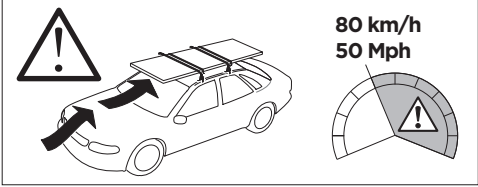

ISO 11154-E