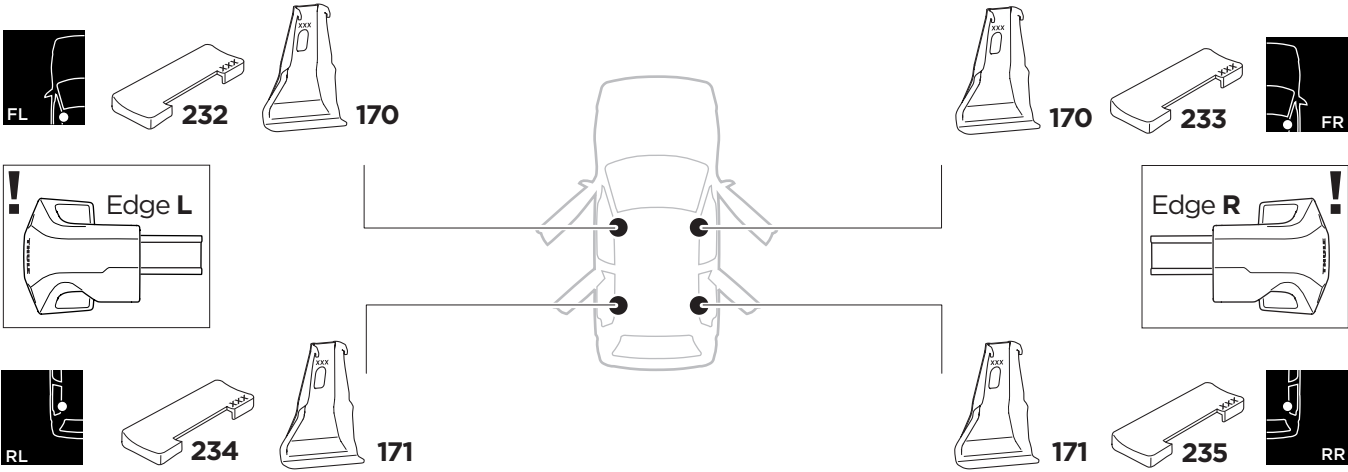

1

Kit 145053

KIA Morning, 5-dr Hatchback, 17-
KIA Picanto, 5-dr Hatchback, 17-

ISO 11154-E

THULE WingBar Evo	THULE WingBar Edge	THULE WingBar	THULE SquareBar Evo	Evo X (scale)	Edge X (scale)
KIA Morning, 5-dr Hatchback, 17-				32	0
KIA Picanto, 5-dr Hatchback, 17-				32	0

THULE ProBar Evo	THULE SlideBar Evo	X (mm/inch)
KIA Morning, 5-dr Hatchback, 17-		971 / 38 1/4"
KIA Picanto, 5-dr Hatchback, 17-		971 / 38 1/4"

THULE WingBar Evo	THULE WingBar Edge	THULE WingBar	THULE SquareBar Evo	Evo Y (scale)	Edge Y (scale)
KIA Morning, 5-dr Hatchback, 17-				28	E
KIA Picanto, 5-dr Hatchback, 17-				28	E

THULE ProBar Evo	THULE SlideBar Evo	Y (mm/inch)
KIA Morning, 5-dr Hatchback, 17-		931 / 36 5/8"
KIA Picanto, 5-dr Hatchback, 17-		931 / 36 5/8"

	W (mm/inch)	Z (mm/inch)
KIA Morning, 5-dr Hatchback, 17-	670 / 26 3/8"	175 / 6 7/8"
KIA Picanto, 5-dr Hatchback, 17-	670 / 26 3/8"	175 / 6 7/8"