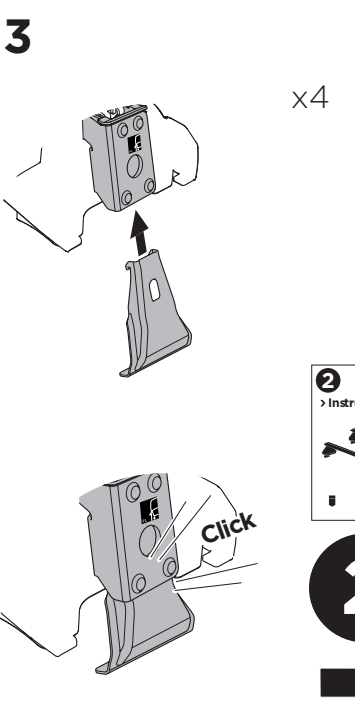

1

Kit 145053

KIA Morning, 5-dr Hatchback, 17-
KIA Picanto, 5-dr Hatchback, 17-

ISO 11154-E

THULE WingBar Evo	THULE WingBar Edge	THULE WingBar	THULE SquareBar Evo	Evo X (scale)	Edge X (scale)
KIA Morning, 5-dr Hatchback, 17-				32	0
KIA Picanto, 5-dr Hatchback, 17-				32	0

THULE ProBar Evo	THULE SlideBar Evo	X (mm/inch)
KIA Morning, 5-dr Hatchback, 17-		971 / 38 1/4"
KIA Picanto, 5-dr Hatchback, 17-		971 / 38 1/4"

THULE WingBar Evo	THULE WingBar Edge	THULE WingBar	THULE SquareBar Evo	Evo Y (scale)	Edge Y (scale)
KIA Morning, 5-dr Hatchback, 17-				28	E
KIA Picanto, 5-dr Hatchback, 17-				28	E

THULE ProBar Evo	THULE SlideBar Evo	Y (mm/inch)
KIA Morning, 5-dr Hatchback, 17-		931 / 36 5/8"
KIA Picanto, 5-dr Hatchback, 17-		931 / 36 5/8"

	W (mm/inch)	Z (mm/inch)
KIA Morning, 5-dr Hatchback, 17-	670 / 26 3/8"	175 / 6 7/8"
KIA Picanto, 5-dr Hatchback, 17-	670 / 26 3/8"	175 / 6 7/8"