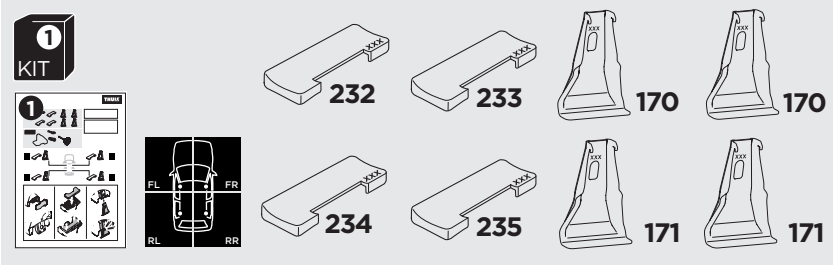

1

Kit 145053

KIA Morning, 5-dr Hatchback, 17-
KIA Picanto, 5-dr Hatchback, 17-

ISO 11154-E

THULE WingBar Evo	THULE WingBar Edge	THULE WingBar	THULE SquareBar Evo	Evo X (scale)	Edge X (scale)
KIA Morning, 5-dr Hatchback, 17-				32	0
KIA Picanto, 5-dr Hatchback, 17-				32	0

THULE ProBar Evo	THULE SlideBar Evo	X (mm/inch)
KIA Morning, 5-dr Hatchback, 17-		971 / 38 1/4"
KIA Picanto, 5-dr Hatchback, 17-		971 / 38 1/4"

THULE WingBar Evo	THULE WingBar Edge	THULE WingBar	THULE SquareBar Evo	Evo Y (scale)	Edge Y (scale)
KIA Morning, 5-dr Hatchback, 17-				28	E
KIA Picanto, 5-dr Hatchback, 17-				28	E

THULE ProBar Evo	THULE SlideBar Evo	Y (mm/inch)
KIA Morning, 5-dr Hatchback, 17-		931 / 36 5/8"
KIA Picanto, 5-dr Hatchback, 17-		931 / 36 5/8"

	W (mm/inch)	Z (mm/inch)
KIA Morning, 5-dr Hatchback, 17-	670 / 26 3/8"	175 / 6 7/8"
KIA Picanto, 5-dr Hatchback, 17-	670 / 26 3/8"	175 / 6 7/8"