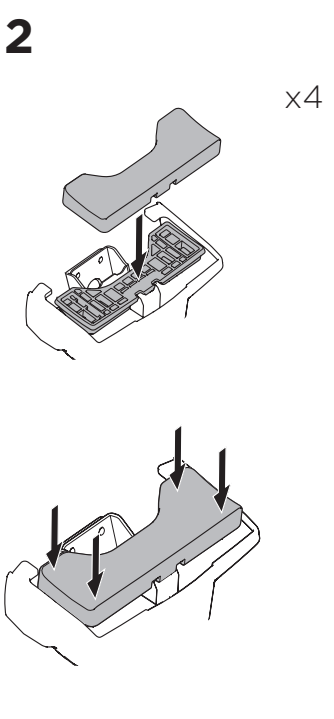

1

Kit 145053

KIA Morning, 5-dr Hatchback, 17-
KIA Picanto, 5-dr Hatchback, 17-

ISO 11154-E

THULE WingBar Evo	THULE WingBar Edge	THULE WingBar	THULE SquareBar Evo	Evo X (scale)	Edge X (scale)
KIA Morning, 5-dr Hatchback, 17-				32	0
KIA Picanto, 5-dr Hatchback, 17-				32	0

THULE ProBar Evo	THULE SlideBar Evo	X (mm/inch)
KIA Morning, 5-dr Hatchback, 17-		971 / 38 1/4"
KIA Picanto, 5-dr Hatchback, 17-		971 / 38 1/4"

THULE WingBar Evo	THULE WingBar Edge	THULE WingBar	THULE SquareBar Evo	Evo Y (scale)	Edge Y (scale)
KIA Morning, 5-dr Hatchback, 17-				28	E
KIA Picanto, 5-dr Hatchback, 17-				28	E

THULE ProBar Evo	THULE SlideBar Evo	Y (mm/inch)
KIA Morning, 5-dr Hatchback, 17-		931 / 36 5/8"
KIA Picanto, 5-dr Hatchback, 17-		931 / 36 5/8"

	W (mm/inch)	Z (mm/inch)
KIA Morning, 5-dr Hatchback, 17-	670 / 26 3/8"	175 / 6 7/8"
KIA Picanto, 5-dr Hatchback, 17-	670 / 26 3/8"	175 / 6 7/8"