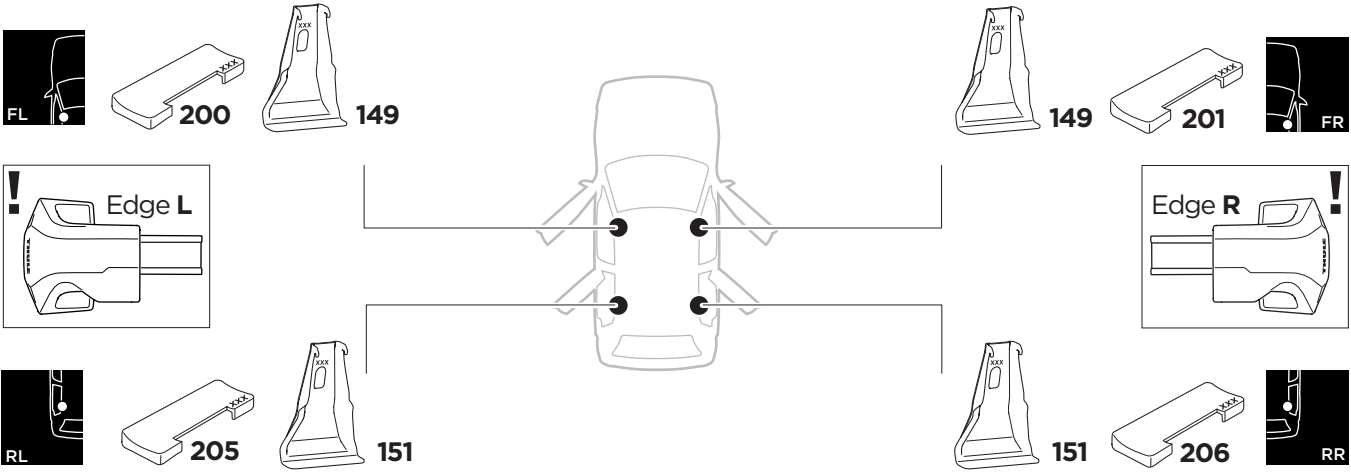

1

Kit 145043

HONDA Civic, 5-dr Hatchback, 17- (Without glassroof)

ISO 11154-E

THULE WingBar Evo	THULE WingBar Edge	THULE WingBar	THULE SquareBar Evo	Evo X (scale)	Edge X (scale)
HONDA Civic, 5-dr Hatchback, 17- (Without glassroof)				40,5	P
THULE ProBar Evo	THULE SlideBar Evo				X (mm/inch)
HONDA Civic, 5-dr Hatchback, 17- (Without glassroof)				1056 mm / 41 5/8"	

THULE WingBar Evo	THULE WingBar Edge	THULE WingBar	THULE SquareBar Evo	Evo Y (scale)	Edge Y (scale)
HONDA Civic, 5-dr Hatchback, 17- (Without glassroof)				36,5	F
THULE ProBar Evo	THULE SlideBar Evo				Y (mm/inch)
HONDA Civic, 5-dr Hatchback, 17- (Without glassroof)				1016 mm / 40"	

	W (mm/inch)	Z (mm/inch)
HONDA Civic, 5-dr Hatchback, 17- (Without glassroof)	680 mm / 26 3/4"	200 mm / 7 7/8"