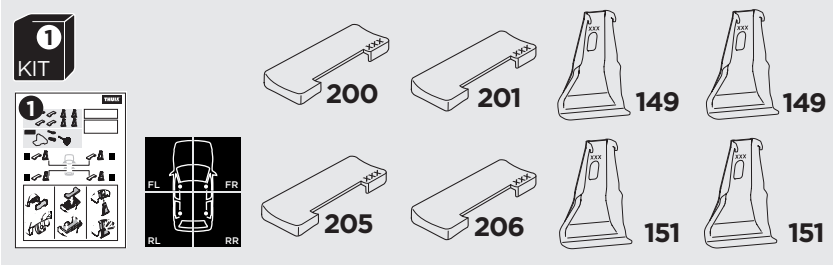

1

Kit 145043

HONDA Civic, 5-dr Hatchback, 17- (Without glassroof)

ISO 11154-E

THULE WingBar Evo	THULE WingBar Edge	THULE WingBar	THULE SquareBar Evo	Evo X (scale)	Edge X (scale)
HONDA Civic, 5-dr Hatchback, 17- (Without glassroof)				40,5	P
THULE ProBar Evo	THULE SlideBar Evo				X (mm/inch)
HONDA Civic, 5-dr Hatchback, 17- (Without glassroof)				1056 mm / 41 5/8"	

THULE WingBar Evo	THULE WingBar Edge	THULE WingBar	THULE SquareBar Evo	Evo Y (scale)	Edge Y (scale)
HONDA Civic, 5-dr Hatchback, 17- (Without glassroof)				36,5	F
THULE ProBar Evo	THULE SlideBar Evo				Y (mm/inch)
HONDA Civic, 5-dr Hatchback, 17- (Without glassroof)				1016 mm / 40"	

	W (mm/inch)	Z (mm/inch)
HONDA Civic, 5-dr Hatchback, 17- (Without glassroof)	680 mm / 26 3/4"	200 mm / 7 7/8"