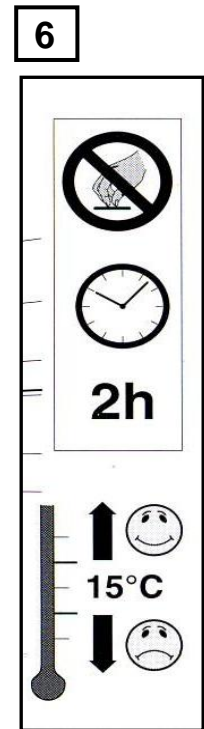

Sonniboy Ford Kuga 5-door, Tür hinten rear door / kleines Seitenfenster small rear window /
 Heckscheibe rear window 2008 →
 0078182ABC

E

↓ 2x