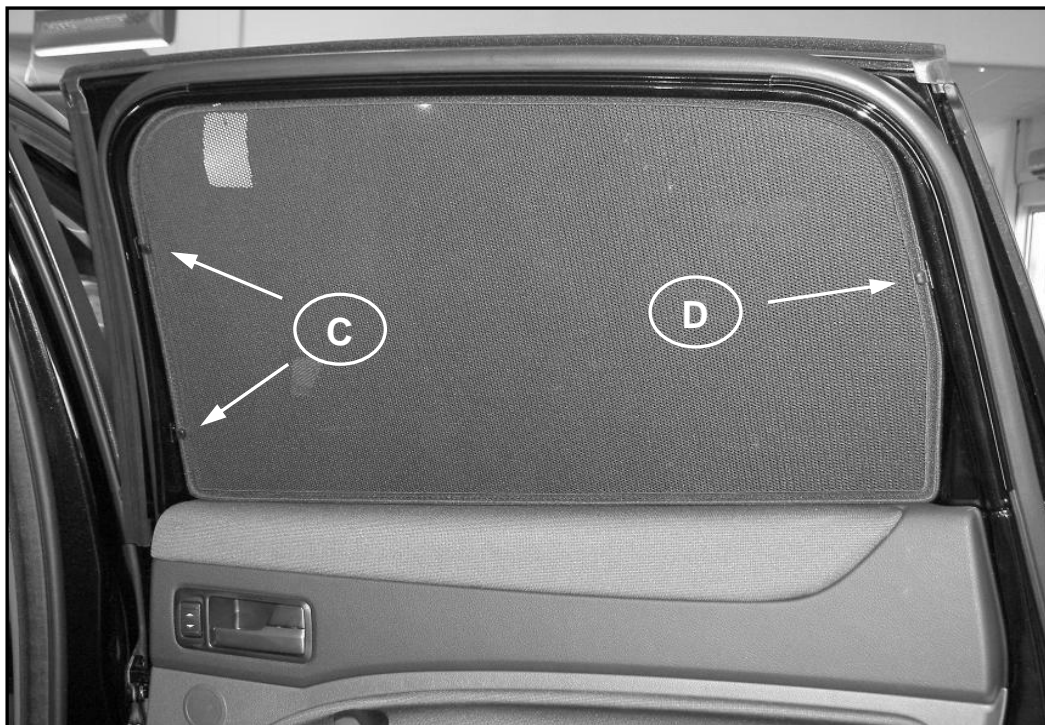

Sonniboy Ford Kuga 5-door, Tür hinten rear door / kleines Seitenfenster small rear window /
 Heckscheibe rear window 2008 →
 0078182ABC

E

↓ 2x