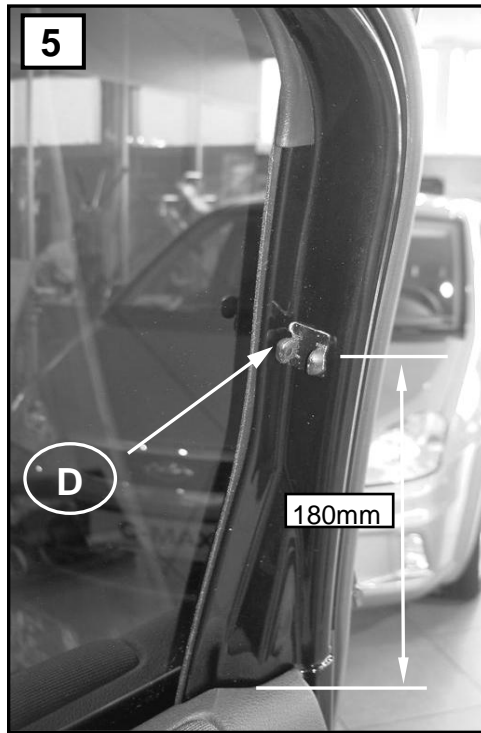

Sonniboy Ford Kuga 5-door, Tür hinten rear door / kleines Seitenfenster small rear window /
 Heckscheibe rear window 2008 →
 0078182ABC

E

↓ 2x