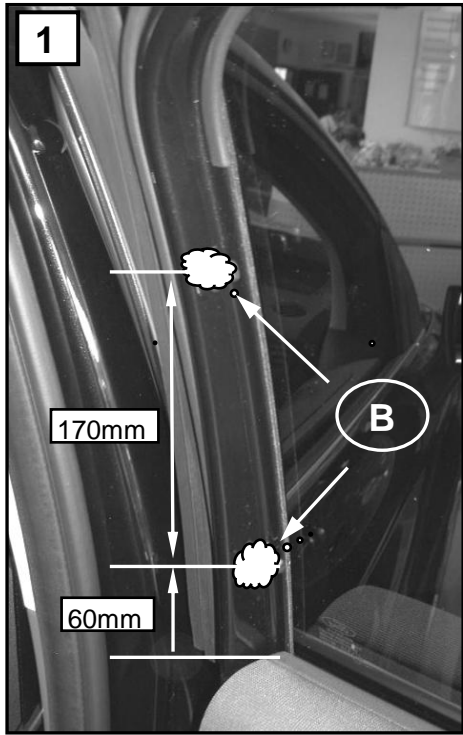

Sonniboy Ford Kuga 5-door, Tür hinten rear door / kleines Seitenfenster small rear window /
 Heckscheibe rear window 2008 →
 0078182ABC

E

↓ 2x