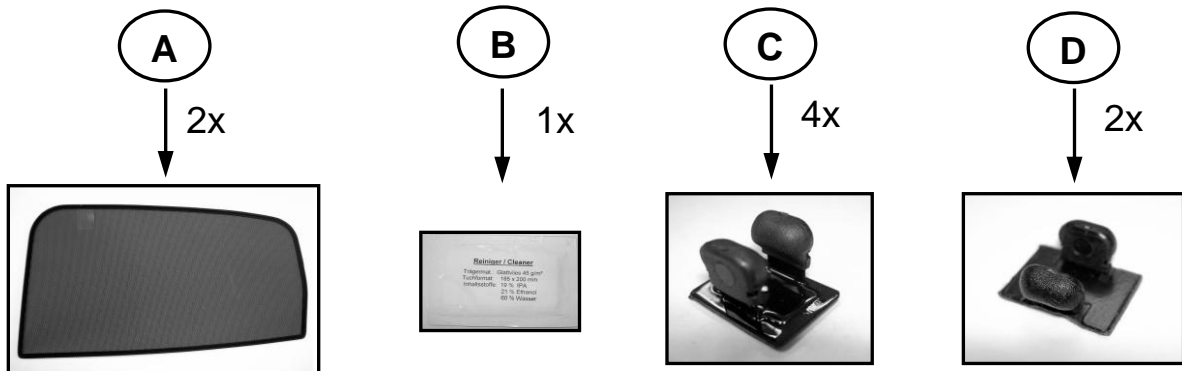

Sonniboy Ford Kuga 5-door, Tür hinten rear door / kleines Seitenfenster small rear window /
 Heckscheibe rear window 2008 →
 0078182ABC

E

↓ 2x