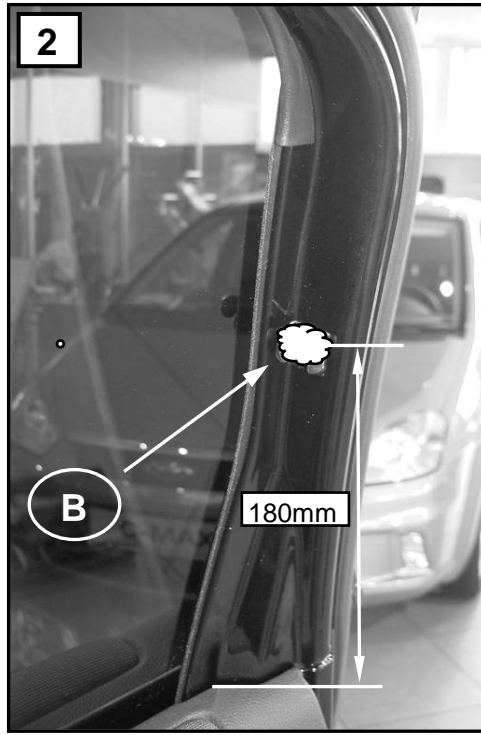

Sonniboy Ford Kuga 5-door, Tür hinten rear door / kleines Seitenfenster small rear window /
 Heckscheibe rear window 2008 →
 0078182ABC

E

↓ 2x