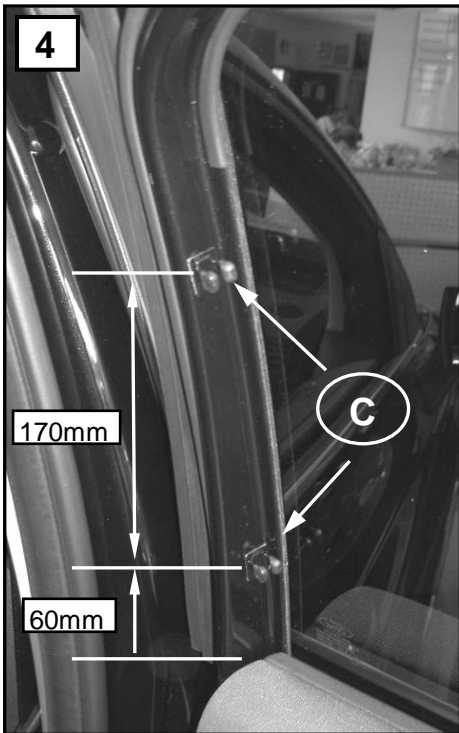

Sonniboy Ford Kuga 5-door, Tür hinten rear door / kleines Seitenfenster small rear window /
 Heckscheibe rear window 2008 →
 0078182ABC

E

↓ 2x