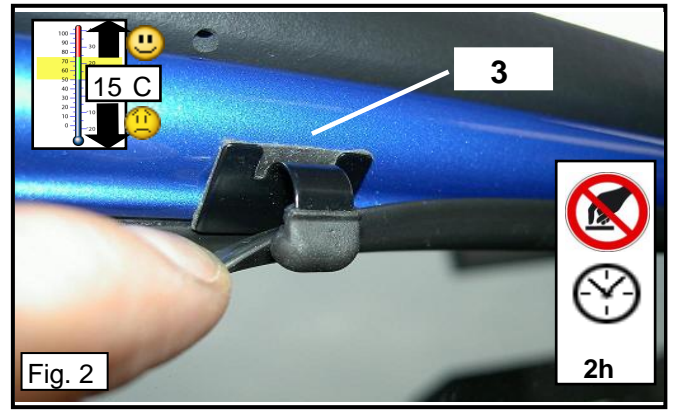

Einbauanleitung  
 Installation instructions  
 Instructions de montage  
 Instrucciones de montaje

Nissan Note 2004 ->  
 0078122ABC, Türen hinten, kleines Seitenfenster, Heckscheibe  
 Made in Germany

No.	Part name	QTY	No.	Part name	QTY
1	Rear passenger window	2	4	Manual	1
2	Clip	6	5	Cleaner	1
3	Clip	2			

No.	Part name	QTY
1	Rear Small Window	2
2	Clip	4

No.	Part name	QTY
1	Rear Window	1

**1**