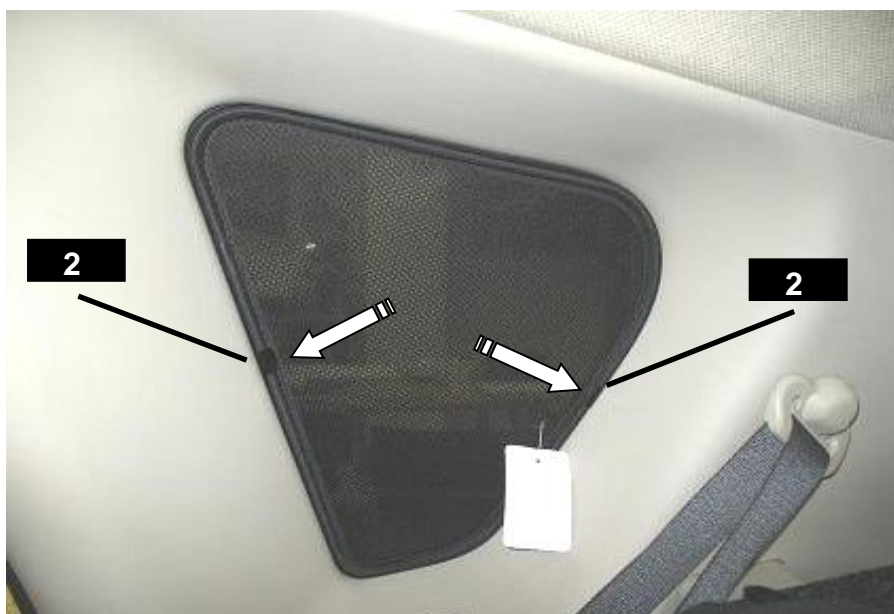

Einbauanleitung  
 Installation instructions  
 Instructions de montage  
 Instrucciones de montaje

Nissan Note 2004 ->  
 0078122ABC, Türen hinten, kleines Seitenfenster, Heckscheibe  
 Made in Germany

No.	Part name	QTY	No.	Part name	QTY
1	Rear passenger window	2	4	Manual	1
2	Clip	6	5	Cleaner	1
3	Clip	2			

No.	Part name	QTY
1	Rear Small Window	2
2	Clip	4

No.	Part name	QTY
1	Rear Window	1

**1**