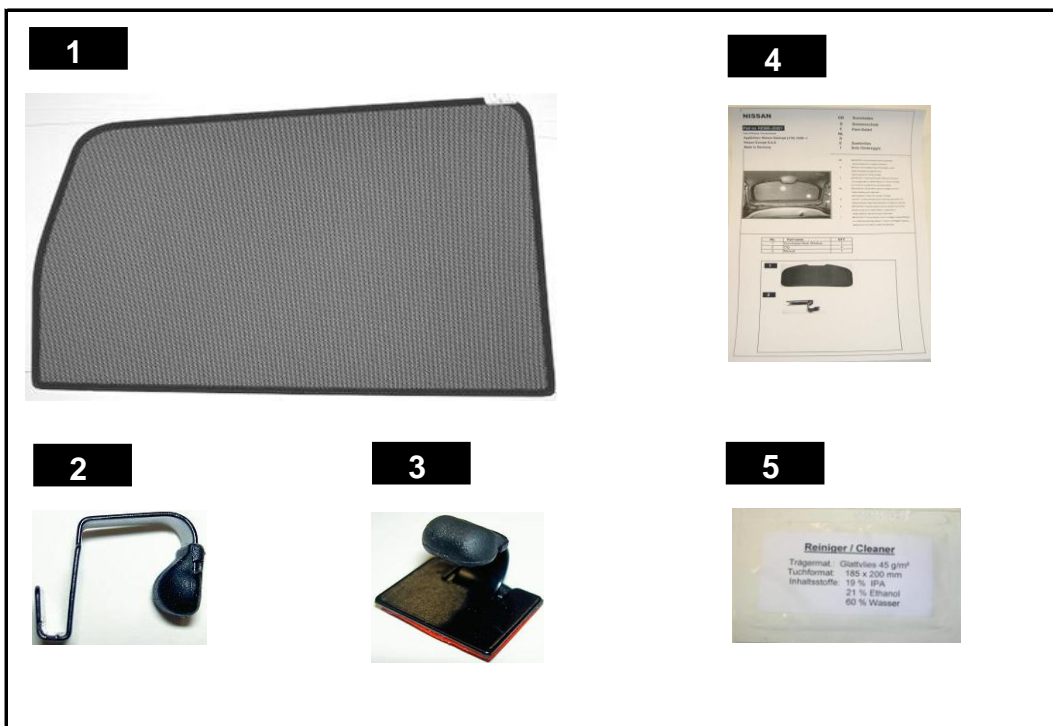

Einbauanleitung  
 Installation instructions  
 Instructions de montage  
 Instrucciones de montaje

Nissan Note 2004 ->  
 0078122ABC, Türen hinten, kleines Seitenfenster, Heckscheibe  
 Made in Germany

No.	Part name	QTY	No.	Part name	QTY
1	Rear passenger window	2	4	Manual	1
2	Clip	6	5	Cleaner	1
3	Clip	2			

No.	Part name	QTY
1	Rear Small Window	2
2	Clip	4

No.	Part name	QTY
1	Rear Window	1

**1**