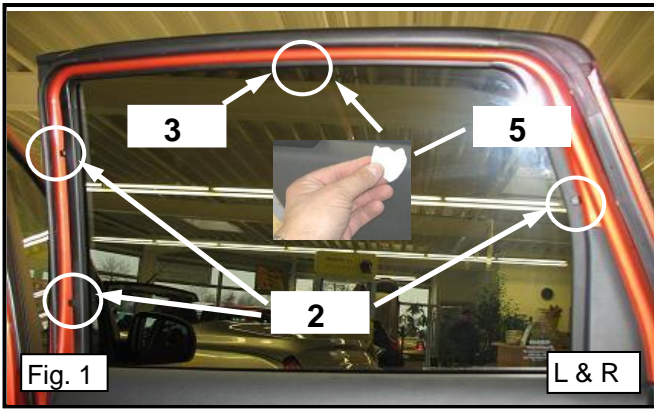

Einbauanleitung  
 Installation instructions  
 Instructions de montage  
 Instrucciones de montaje

Nissan Note 2004 ->  
 0078122ABC, Türen hinten, kleines Seitenfenster, Heckscheibe  
 Made in Germany

No.	Part name	QTY	No.	Part name	QTY
1	Rear passenger window	2	4	Manual	1
2	Clip	6	5	Cleaner	1
3	Clip	2			

No.	Part name	QTY
1	Rear Small Window	2
2	Clip	4

No.	Part name	QTY
1	Rear Window	1

**1**