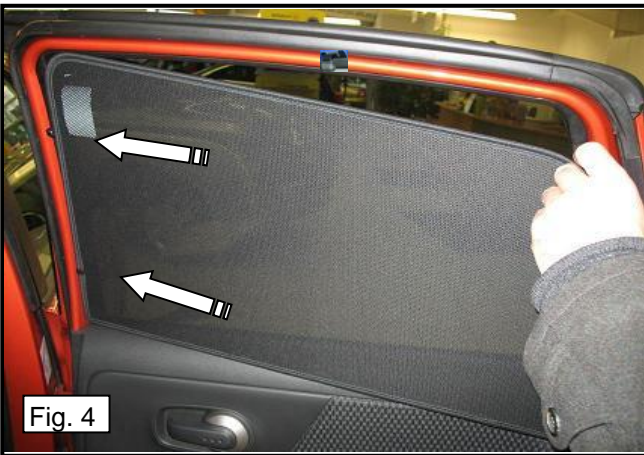

Einbauanleitung  
 Installation instructions  
 Instructions de montage  
 Instrucciones de montaje

Nissan Note 2004 ->  
 0078122ABC, Türen hinten, kleines Seitenfenster, Heckscheibe  
 Made in Germany

No.	Part name	QTY	No.	Part name	QTY
1	Rear passenger window	2	4	Manual	1
2	Clip	6	5	Cleaner	1
3	Clip	2			

No.	Part name	QTY
1	Rear Small Window	2
2	Clip	4

No.	Part name	QTY
1	Rear Window	1

**1**