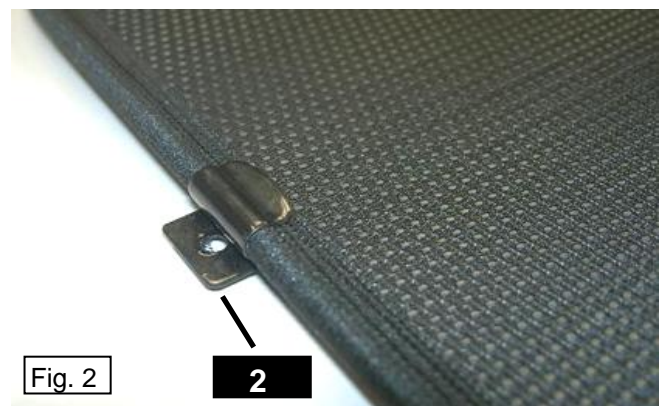

Einbauanleitung  
 Installation instructions  
 Instructions de montage  
 Instrucciones de montaje

Nissan Note 2004 ->  
 0078122ABC, Türen hinten, kleines Seitenfenster, Heckscheibe  
 Made in Germany

No.	Part name	QTY	No.	Part name	QTY
1	Rear passenger window	2	4	Manual	1
2	Clip	6	5	Cleaner	1
3	Clip	2			

No.	Part name	QTY
1	Rear Small Window	2
2	Clip	4

No.	Part name	QTY
1	Rear Window	1

**1**