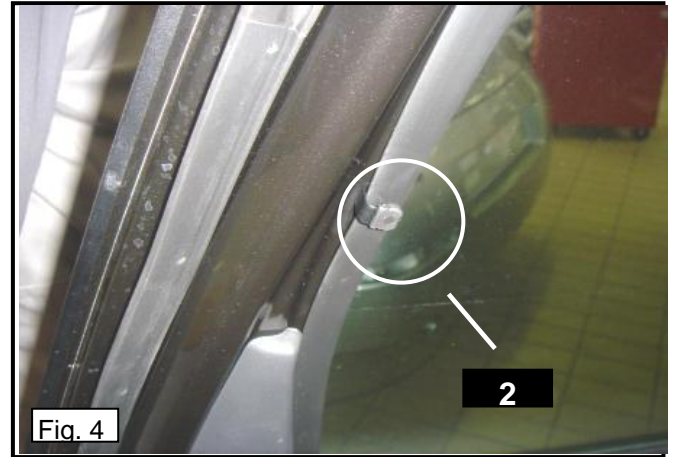

Einbauanleitung  
 Installation instructions  
 Instructions de montage  
 Instrucciones de montaje

Nissan Note 2004 ->  
 0078122ABC, Türen hinten, kleines Seitenfenster, Heckscheibe  
 Made in Germany

No.	Part name	QTY	No.	Part name	QTY
1	Rear passenger window	2	4	Manual	1
2	Clip	6	5	Cleaner	1
3	Clip	2			

No.	Part name	QTY
1	Rear Small Window	2
2	Clip	4

No.	Part name	QTY
1	Rear Window	1

**1**