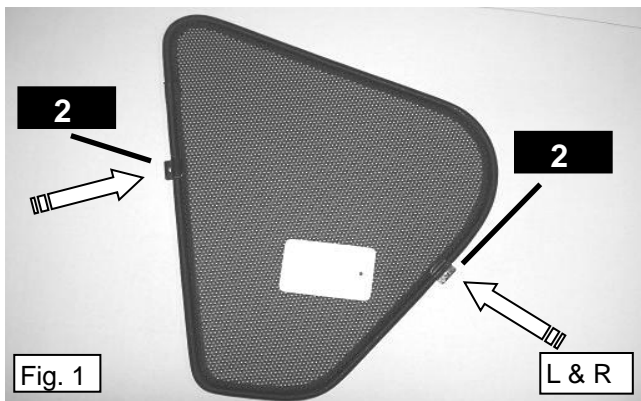

Einbauanleitung  
 Installation instructions  
 Instructions de montage  
 Instrucciones de montaje

Nissan Note 2004 ->  
 0078122ABC, Türen hinten, kleines Seitenfenster, Heckscheibe  
 Made in Germany

No.	Part name	QTY	No.	Part name	QTY
1	Rear passenger window	2	4	Manual	1
2	Clip	6	5	Cleaner	1
3	Clip	2			

No.	Part name	QTY
1	Rear Small Window	2
2	Clip	4

No.	Part name	QTY
1	Rear Window	1

**1**