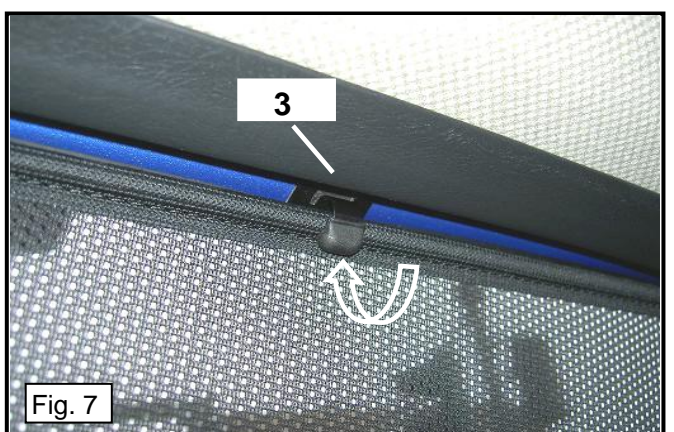

Einbauanleitung  
 Installation instructions  
 Instructions de montage  
 Instrucciones de montaje

Nissan Note 2004 ->  
 0078122ABC, Türen hinten, kleines Seitenfenster, Heckscheibe  
 Made in Germany

No.	Part name	QTY	No.	Part name	QTY
1	Rear passenger window	2	4	Manual	1
2	Clip	6	5	Cleaner	1
3	Clip	2			

No.	Part name	QTY
1	Rear Small Window	2
2	Clip	4

No.	Part name	QTY
1	Rear Window	1

**1**