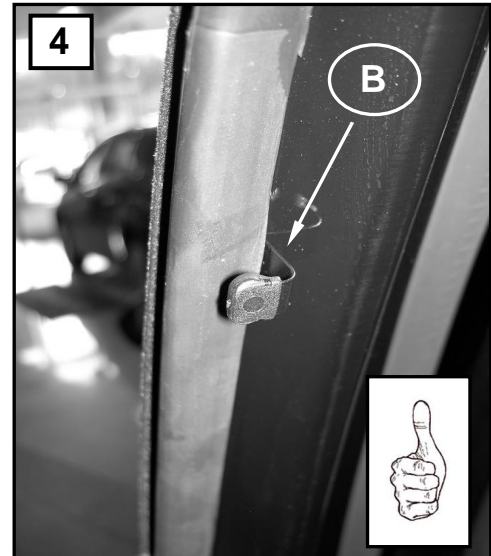

Sonniboy Alfa 147 5-door, Tür hinten
2001 →

C

1x