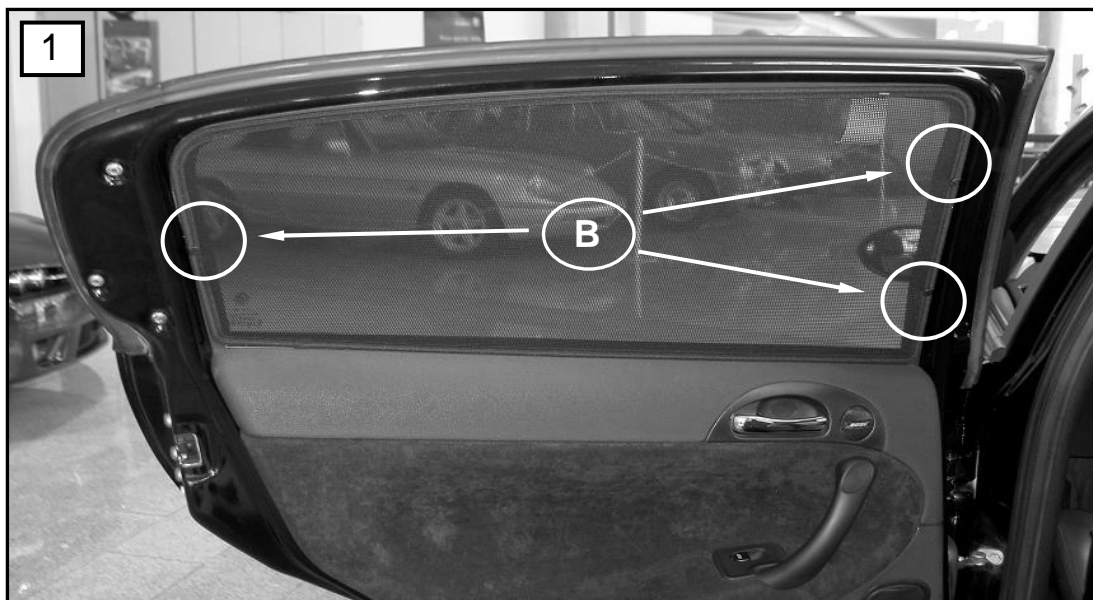

Sonniboy Alfa 147 5-door, Tür hinten
2001 →

C

1x