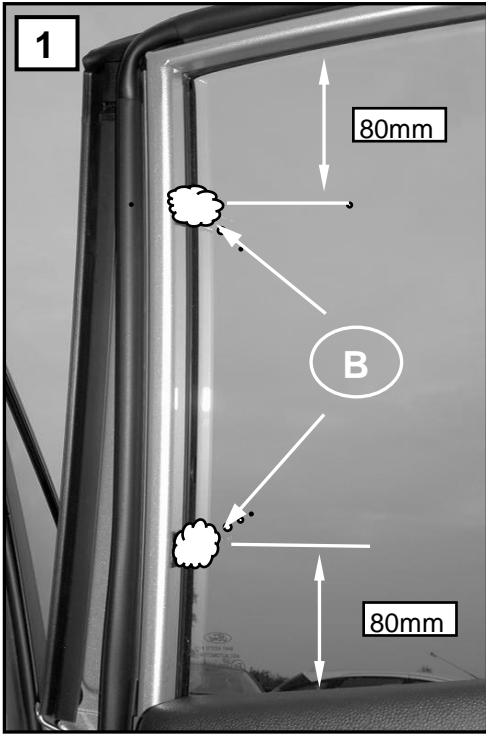

Sonniboy Hyundai i30 5-door, Tür hinten, rear door / kleines Seitenfenster, small rear window /
 Heckscheibe, rear window 2007 →
 0078156ABC

A

2x

B

1x

C

6x

3