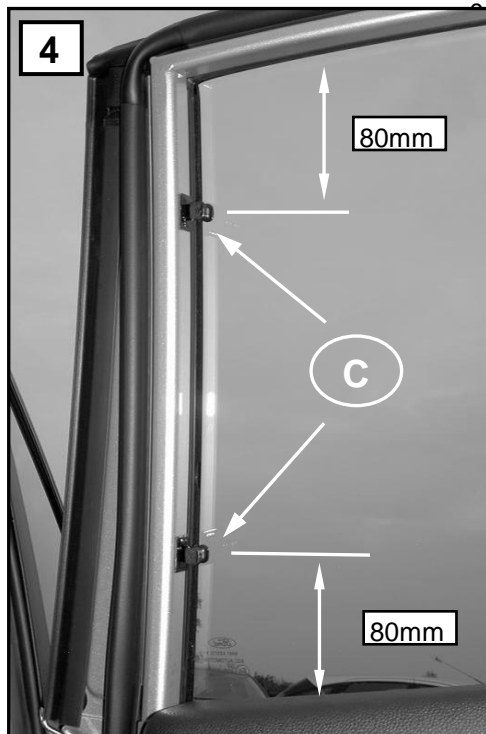

Sonniboy Hyundai i30 5-door, Tür hinten, rear door / kleines Seitenfenster, small rear window /
 Heckscheibe, rear window 2007 →
 0078156ABC

A

2x

B

1x

C

6x

3