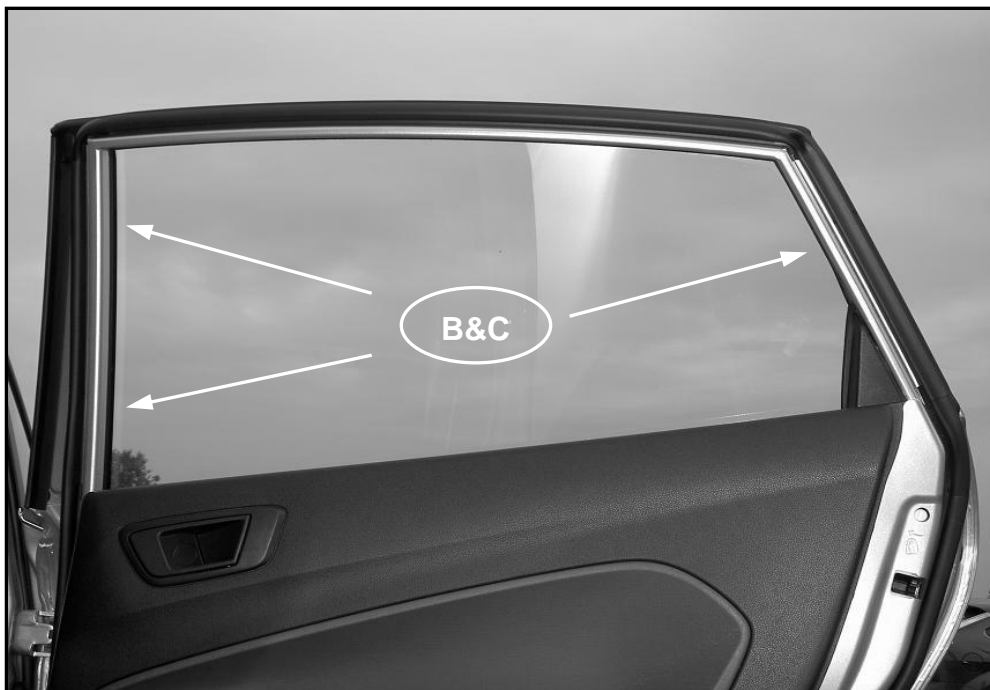

Sonniboy Hyundai i30 5-door, Tür hinten, rear door / kleines Seitenfenster, small rear window /
 Heckscheibe, rear window 2007 →
 0078156ABC

A

2x

B

1x

C

6x

3