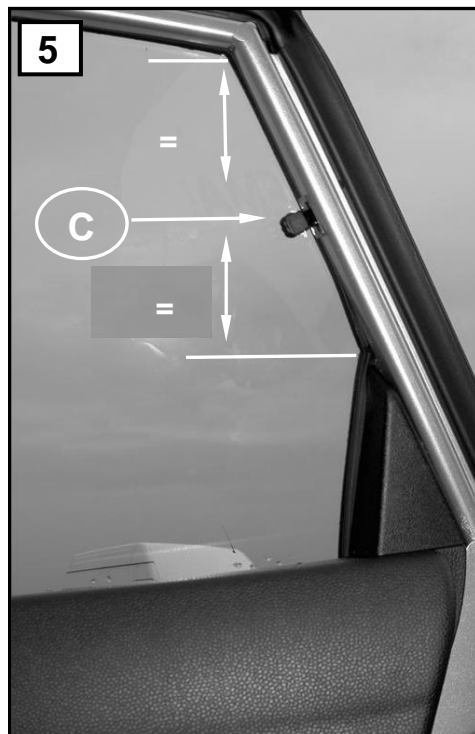

Sonniboy Hyundai i30 5-door, Tür hinten, rear door / kleines Seitenfenster, small rear window /
 Heckscheibe, rear window 2007 →
 0078156ABC

A

2x

B

1x

C

6x

3